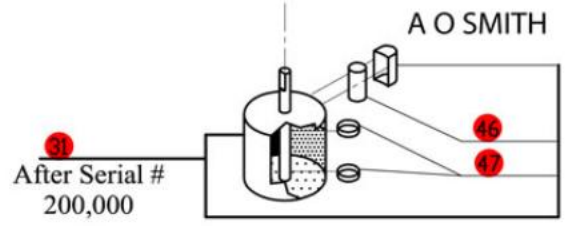

R2NCLR (3 Quart)

Serial Numbers-246xxxxx03
 1-Speed, 120 Volt, 1 Phase, 60Hz., 1HP
 1725 RPM, 7 Amps

Click on Red Dot
OR
Call us
800-465-6060

ACCESSORIES