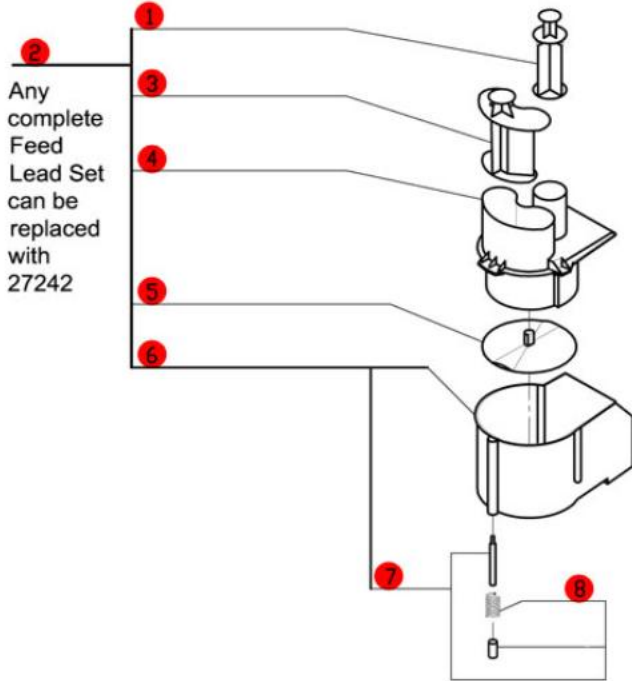

R2NCLR (3 Quart)

Serial Numbers-246xxxxx03
 1-Speed, 120 Volt, 1 Phase, 60Hz., 1HP
 1725 RPM, 7 Amps

Click on Red Dot
OR
Call us
800-465-6060

ACCESSORIES