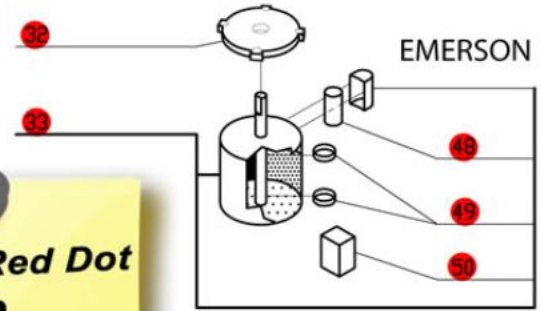

R2NCLR (3 Quart)

Serial Numbers-246xxxxx03
 1-Speed, 120 Volt, 1 Phase, 60Hz., 1HP
 1725 RPM, 7 Amps

Click on Red Dot
OR
Call us
800-465-6060

ACCESSORIES