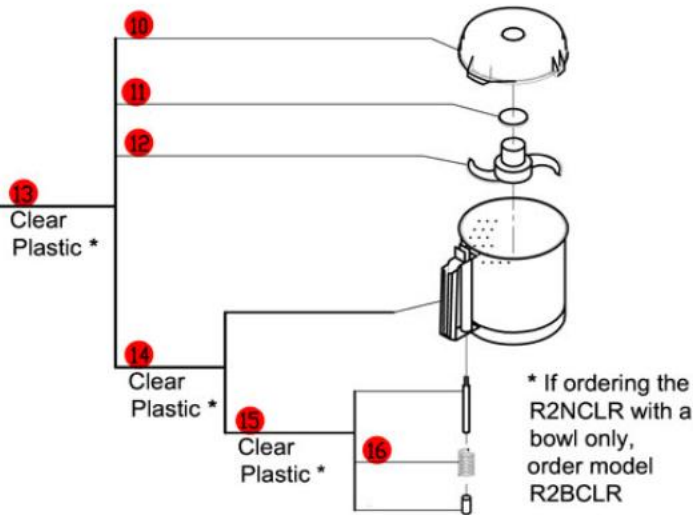

R2NCLR (3 Quart)

Serial Numbers-246xxxxx03
 1-Speed, 120 Volt, 1 Phase, 60Hz., 1HP
 1725 RPM, 7 Amps

Click on Red Dot
OR
Call us
800-465-6060

ACCESSORIES