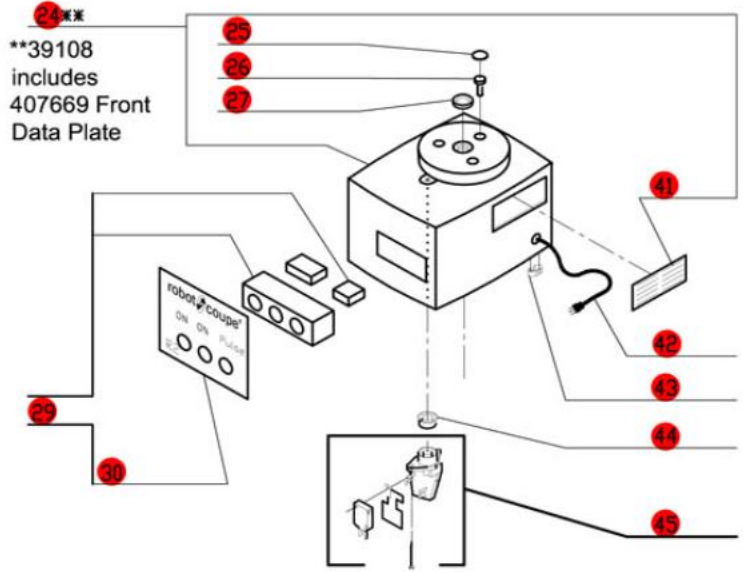

R2NCLR (3 Quart)

Serial Numbers-246xxxxx03
 1-Speed, 120 Volt, 1 Phase, 60Hz., 1HP
 1725 RPM, 7 Amps

Click on Red Dot
OR
Call us
800-465-6060

ACCESSORIES